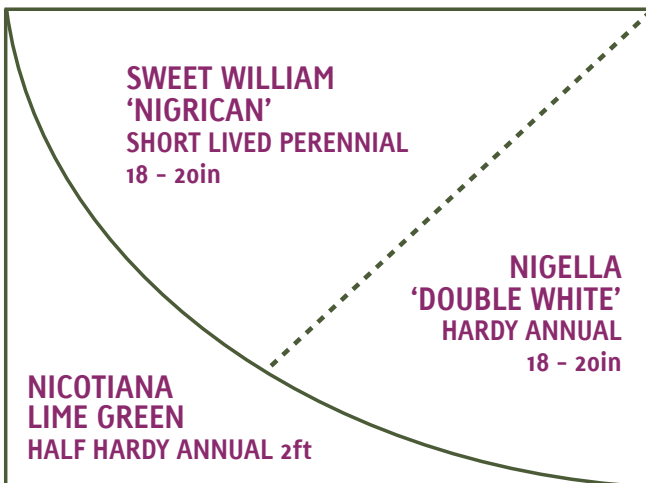

# APRIL 2006

COMPOST BIN

COMPOST BIN

APPLE TREE

APPLE TREE

CLEMATIS NIOBE

ON WIGWAM

RHUBARB