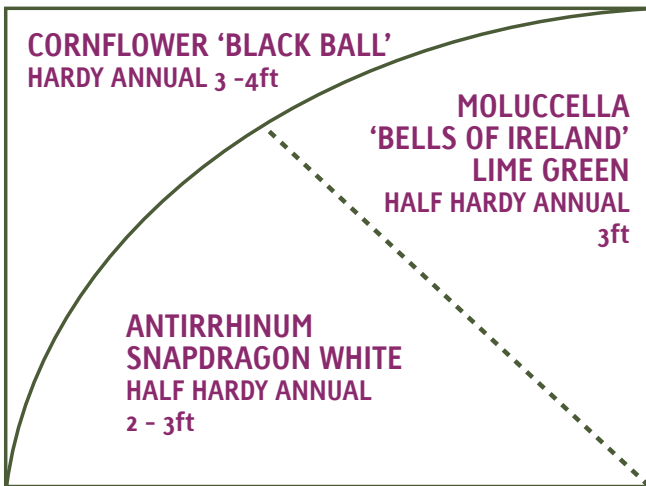

# APRIL 2006

COMPOST BIN

COMPOST BIN

APPLE TREE

APPLE TREE

CLEMATIS NIOBE

ON WIGWAM

RHUBARB