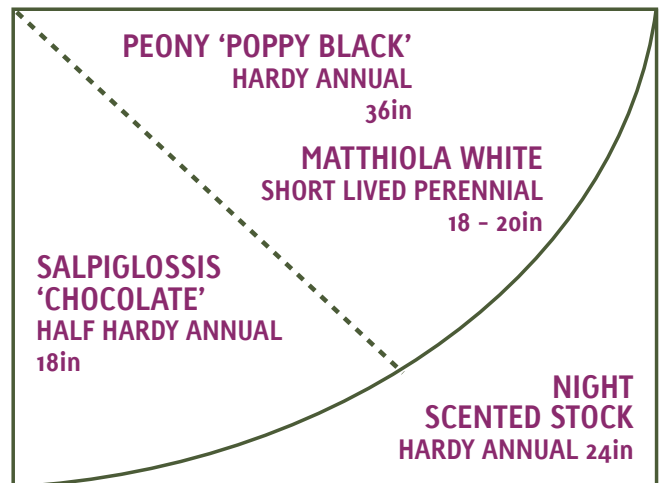

# APRIL 2006

COMPOST BIN

COMPOST BIN

APPLE TREE

APPLE TREE

CLEMATIS NIOBE

ON WIGWAM

RHUBARB