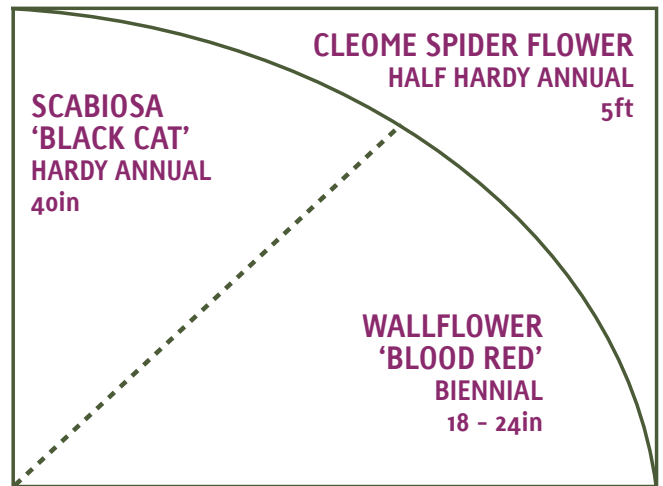

# APRIL 2006

COMPOST BIN

COMPOST BIN

APPLE TREE

APPLE TREE

CLEMATIS NIOBE

ON WIGWAM

RHUBARB